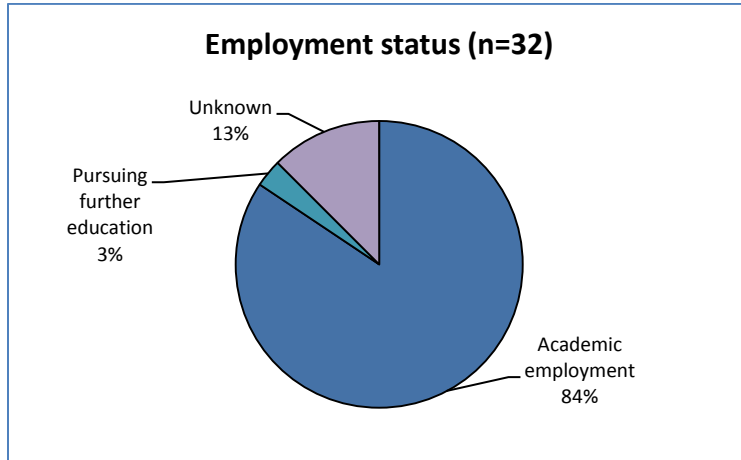

DOCTORAL ALUMNI EMPLOYMENT

Employers of Comparative Literature doctoral alumni

Allan Hancock College
 American University
 American University of Kuwait
 Central Texas College
 Columbia University
 Dartmouth College
 Facultés Universitaires Saint-Louis
 Florida Atlantic University
 Grand Valley State University
 Long Island University